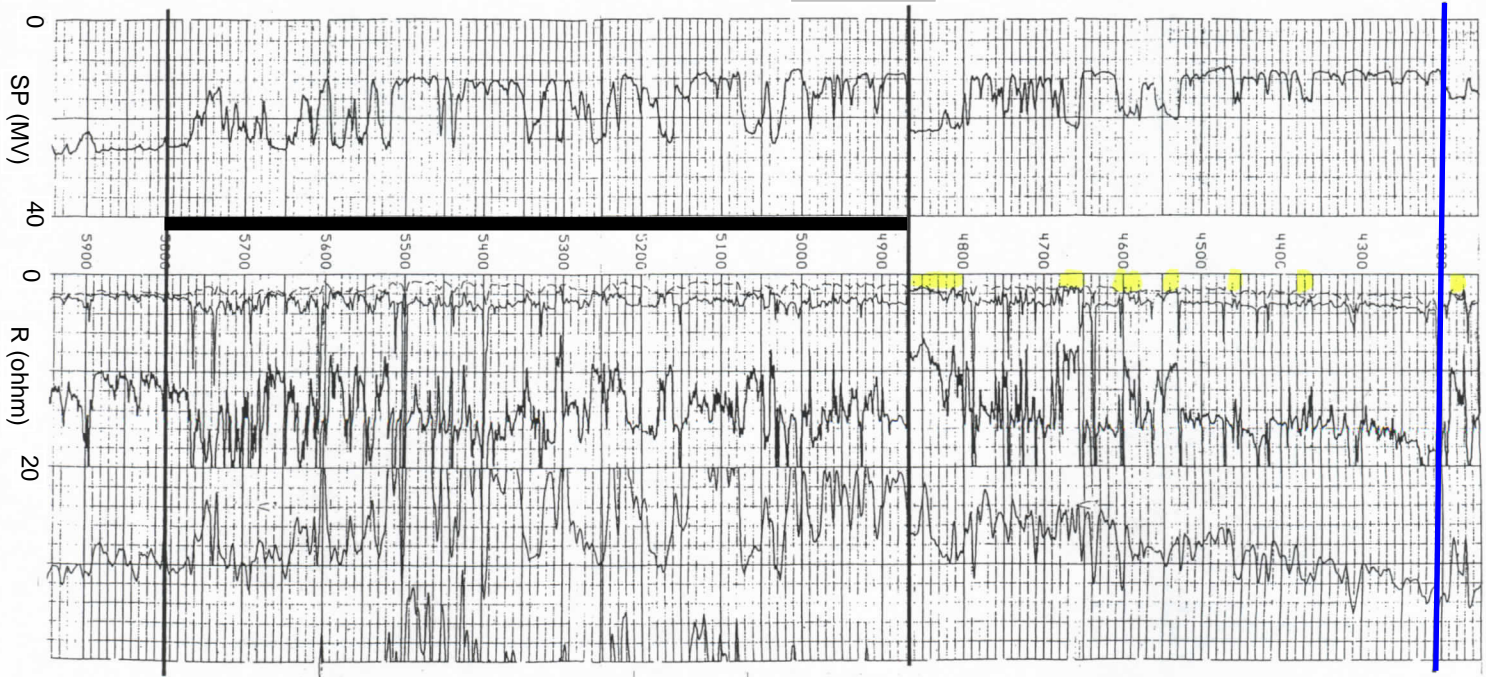

Wilcox Formation
Interbedded sand, clay, and
silt with discontinuous beds of
lignite

USDW 10,000 mg/L TDS

USDW 10,000 mg/L TDS

LEGEND

- Imperious Strata
- Injection Zone